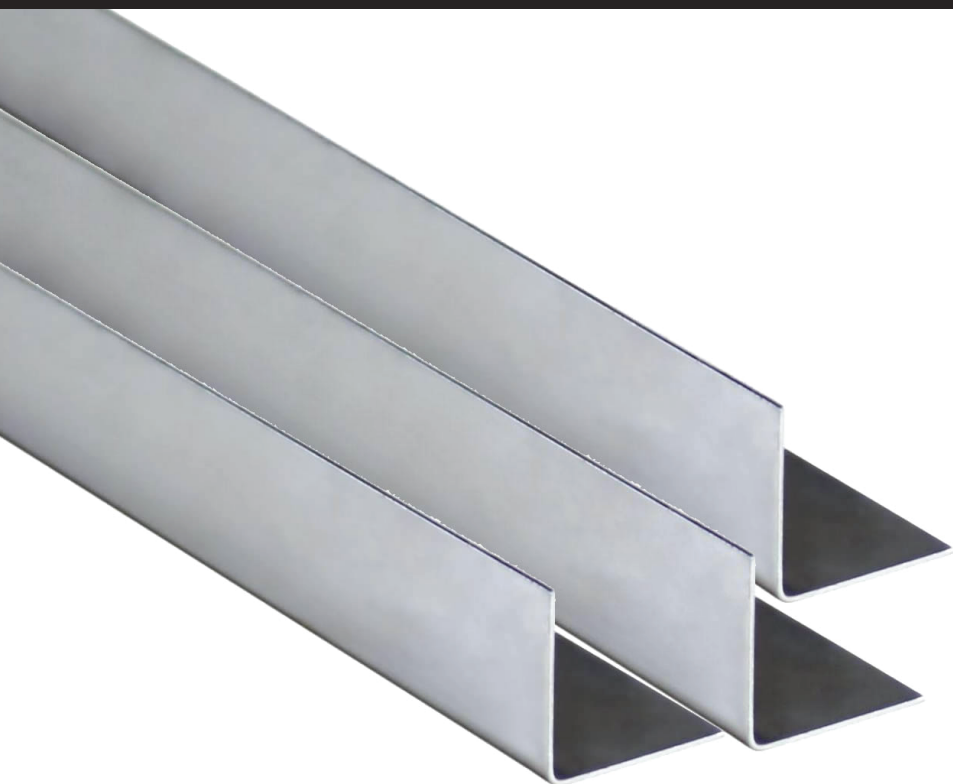

**Cantoneira
em Aço
Inoxidável
“Perfil L”**

 **(11) 4116-3353**

 **comercial@inoxfer.com.br**

Cantoneira em Aço Inoxidável "Perfil L"

Cantoneiras	(Peso por metro)
Medidas	Peso por metro
3/4" x 3/4" x 1/8"	0,89
3/4" x 3/4" x 3/16"	1,27
7/8" x 7/8" x 1/8"	1,05
7/8" x 7/8" x 3/16"	1,51
1" x 1" x 1/8"	1,21
1" x 1" x 3/16"	1,75
1" x 1" x 1/4"	2,26
1.1/4" x 1.1/4" x 1/8"	1,53
1.1/4" x 1.1/4" x 3/16"	2,24
1.1/4" x 1.1/4" x 1/4"	2,90
1.1/2" x 1.1/2" x 1/8"	1,85
1.1/2" x 1.1/2" x 5/16"	4,33
1.1/2" x 1.1/2" x 3/8"	5,08
1.1/2" x 1.1/2" x 3/16"	2,72
1.1/2" x 1.1/2" x 1/4"	3,55
2" x 2" x 1/8"	2,50
2" x 2" x 3/16"	3,69
2" x 2" x 1/4"	4,84
2" x 2" x 5/16"	5,94
2" x 2" x 3/8"	7,02
2.1/2" x 2.1/2" x 3/16"	4,66
2.1/2" x 2.1/2" x 1/4"	6,13
2.1/2" x 2.1/2" x 5/16"	7,55
2.1/2" x 2.1/2" x 3/8"	8,96
2.1/2" x 2.1/2" x 1/2"	11,61
3" x 3" x 3/16"	5,62
3" x 3" x 1/4"	7,42
3" x 3" x 5/16"	9,17
3" x 3" x 3/8"	10,89
3" x 3" x 1/2"	14,19
4" x 4" x 1/4"	10,00
4" x 4" x 3/8"	14,77
4" x 4" x 1/2"	19,36